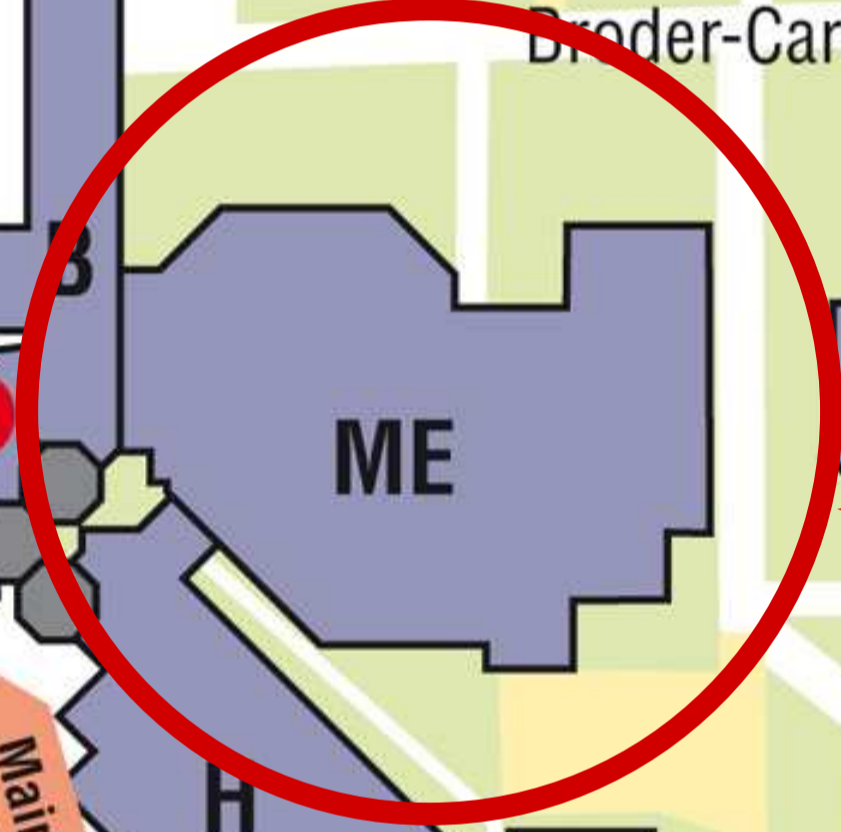

**Conference Building**

**Bus stop with number of lines**

**Lunch and Conference Dinner**

Südring

Fanny-Nathan-Straße

Dr. Rose Weg

Fanny-Nathan-Straße

Warburger Straße

Liese-Dreyer-Weg

Liese-Dreyer-Weg

Dead-End Street

Pohlweg

City Centre

Peter-Hille-Weg

City Centre

Boardinghouse Campus Lounge

Main Entrance

68, Uni, 485

68, 485

4, 9, 58

4, 9, 58