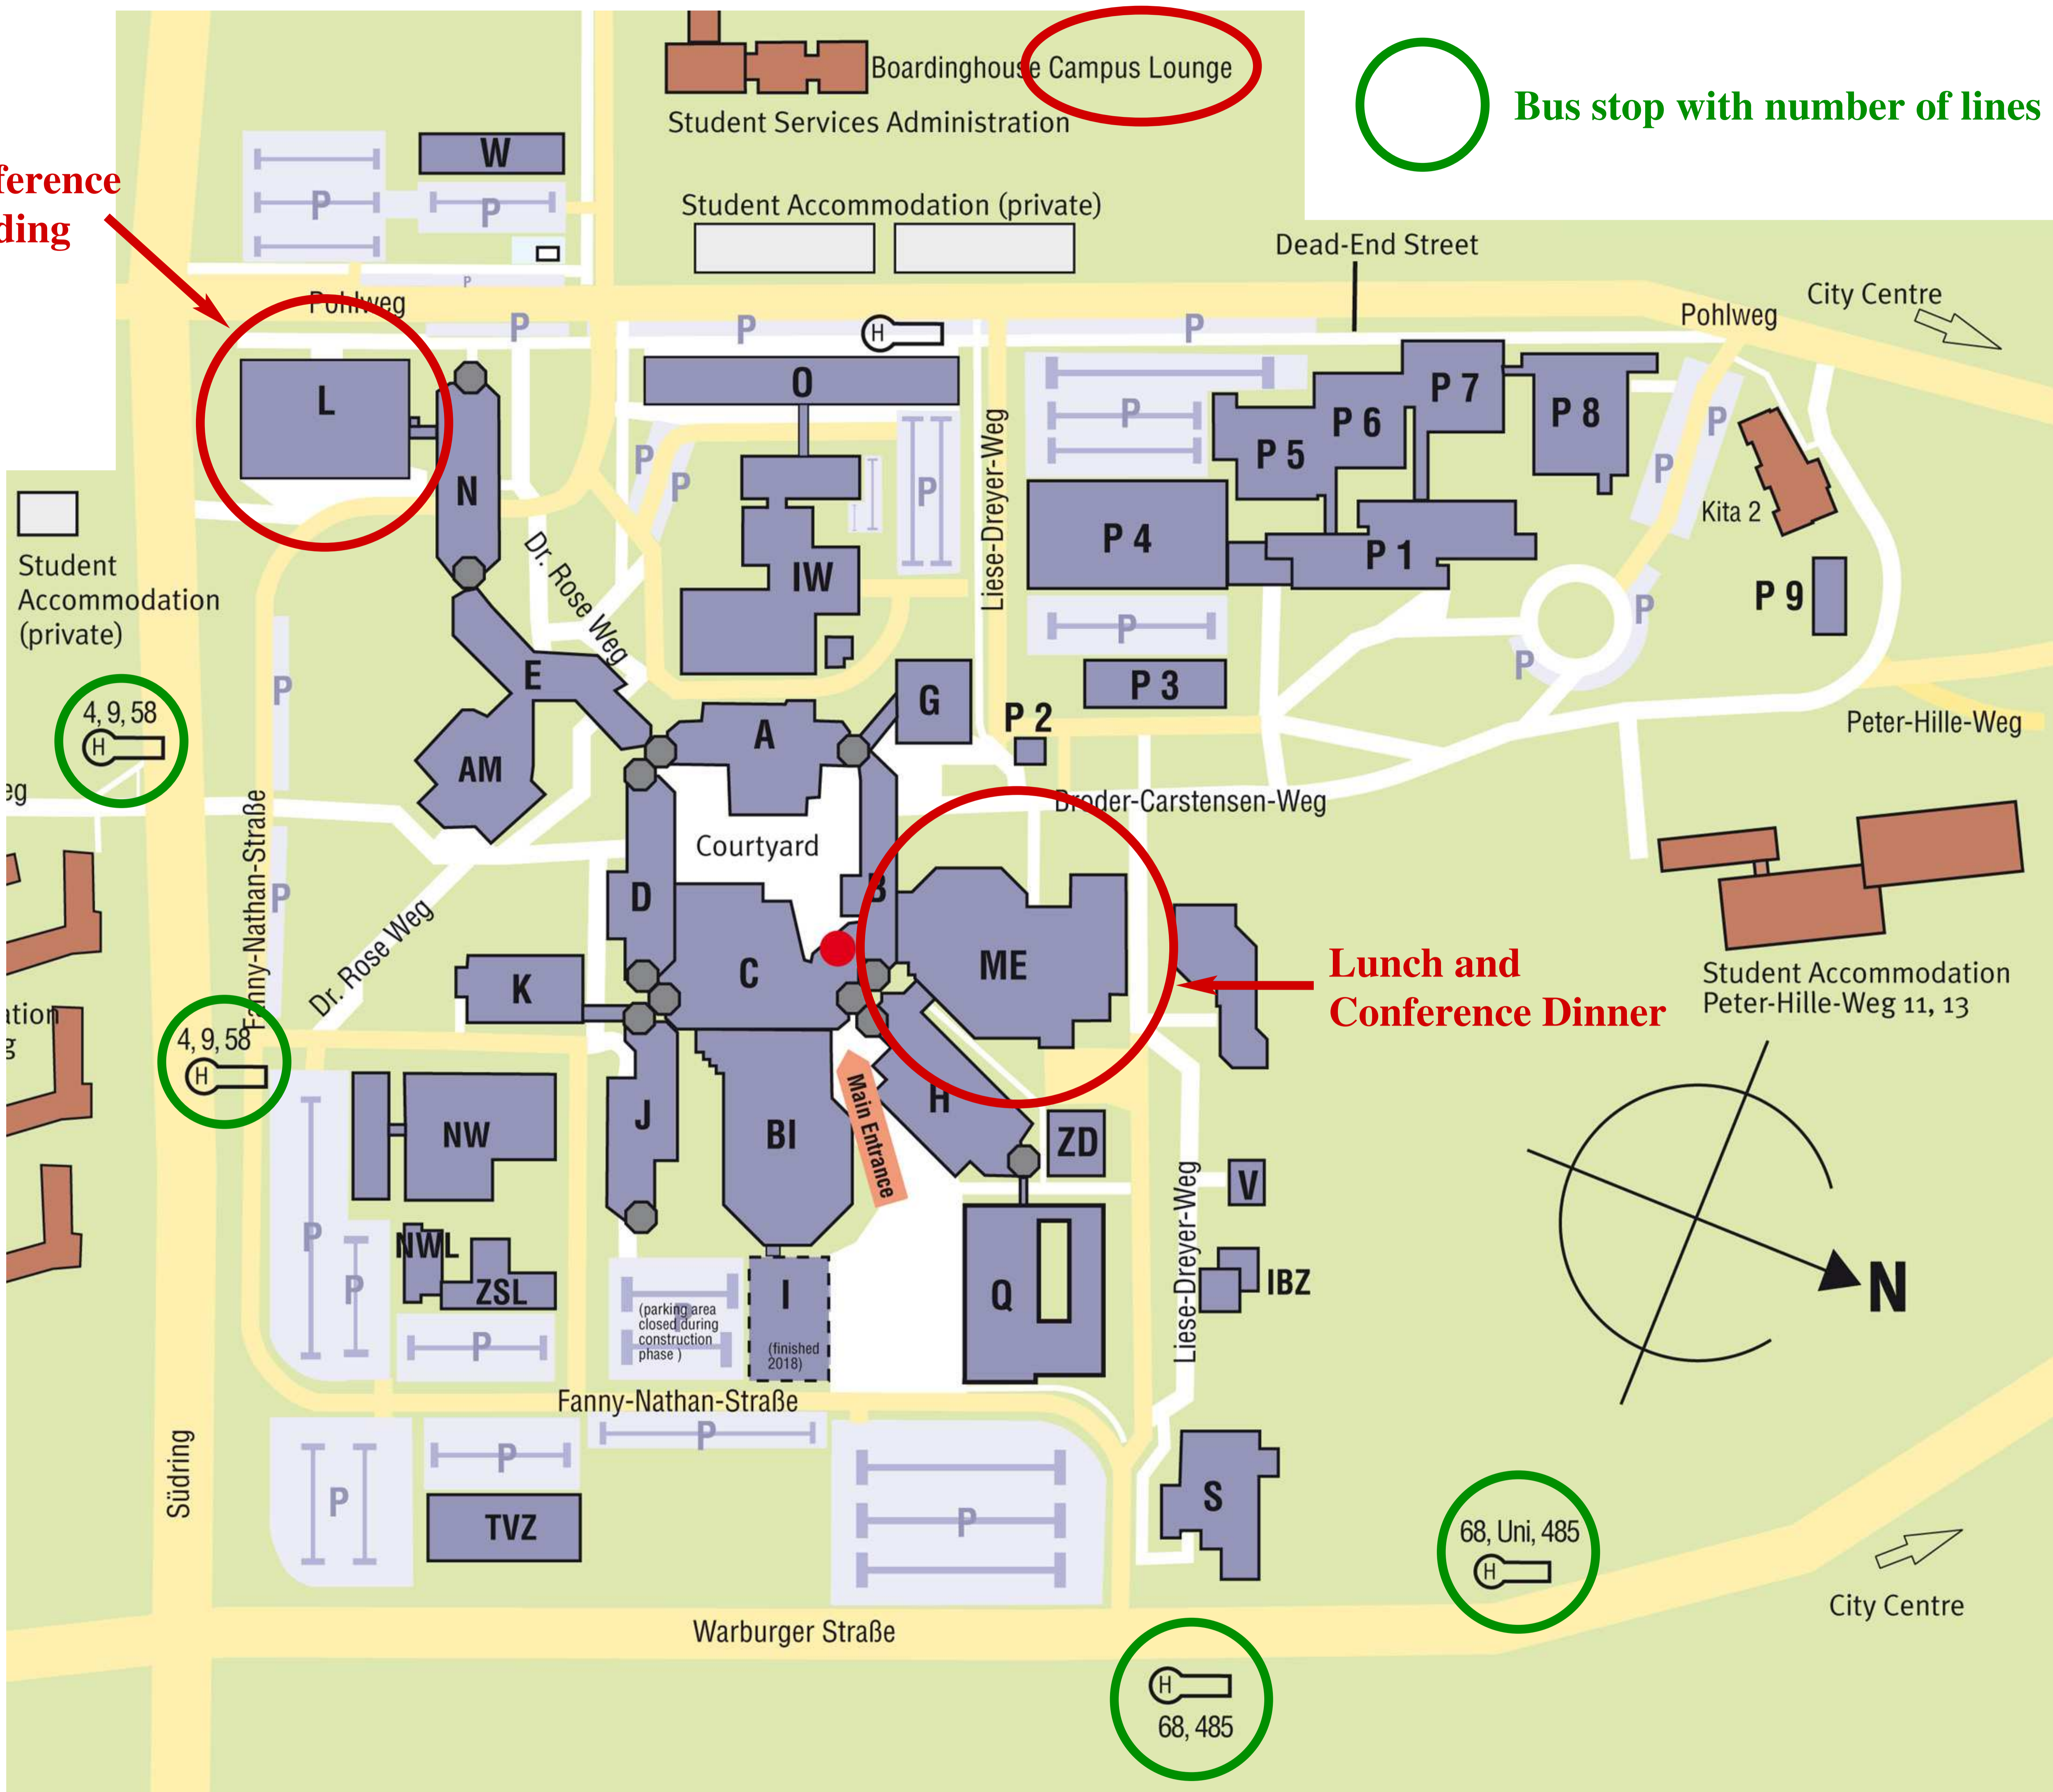

**Conference Building**

**Bus stop with number of lines**

**Lunch and Conference Dinner**

Südring

Fanny-Nathan-Straße

Dr. Rose Weg

Fanny-Nathan-Straße

Warburger Straße

Liese-Dreyer-Weg

Liese-Dreyer-Weg

Dead-End Street

Pohlweg

City Centre

Peter-Hille-Weg

City Centre

Boardinghouse Campus Lounge

Student Services Administration

Student Accommodation (private)

Student Accommodation (private)

Student Accommodation Peter-Hille-Weg 11, 13

Kita 2

(finished 2018)

(parking area closed during construction phase)

Main Entrance

68, Uni, 485

68, 485

4, 9, 58

4, 9, 58