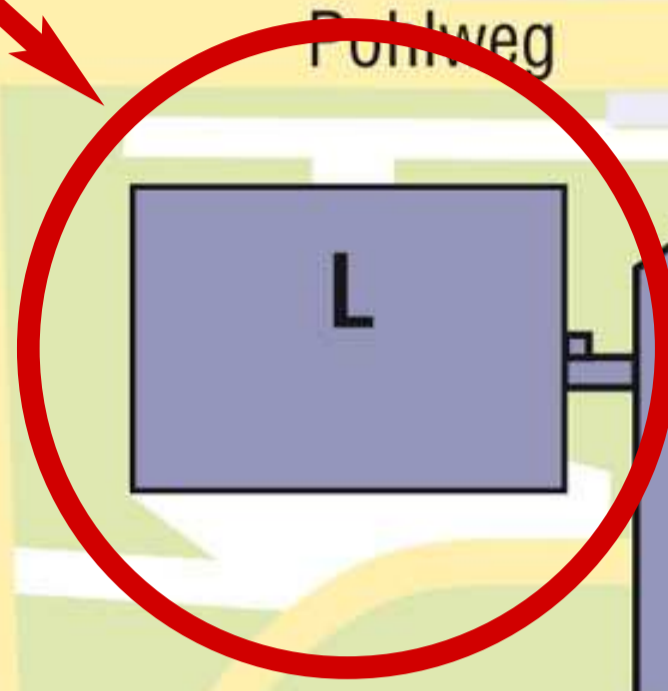

**Conference Building**

**Bus stop with number of lines**

**Lunch and Conference Dinner**

Südring

Fanny-Nathan-Straße

Dr. Rose Weg

Fanny-Nathan-Straße

Warburger Straße

Liese-Dreyer-Weg

Liese-Dreyer-Weg

Dead-End Street

Pohlweg

City Centre

Peter-Hille-Weg

City Centre

Boardinghouse Campus Lounge

Main Entrance

68, Uni, 485

68, 485

4, 9, 58

4, 9, 58